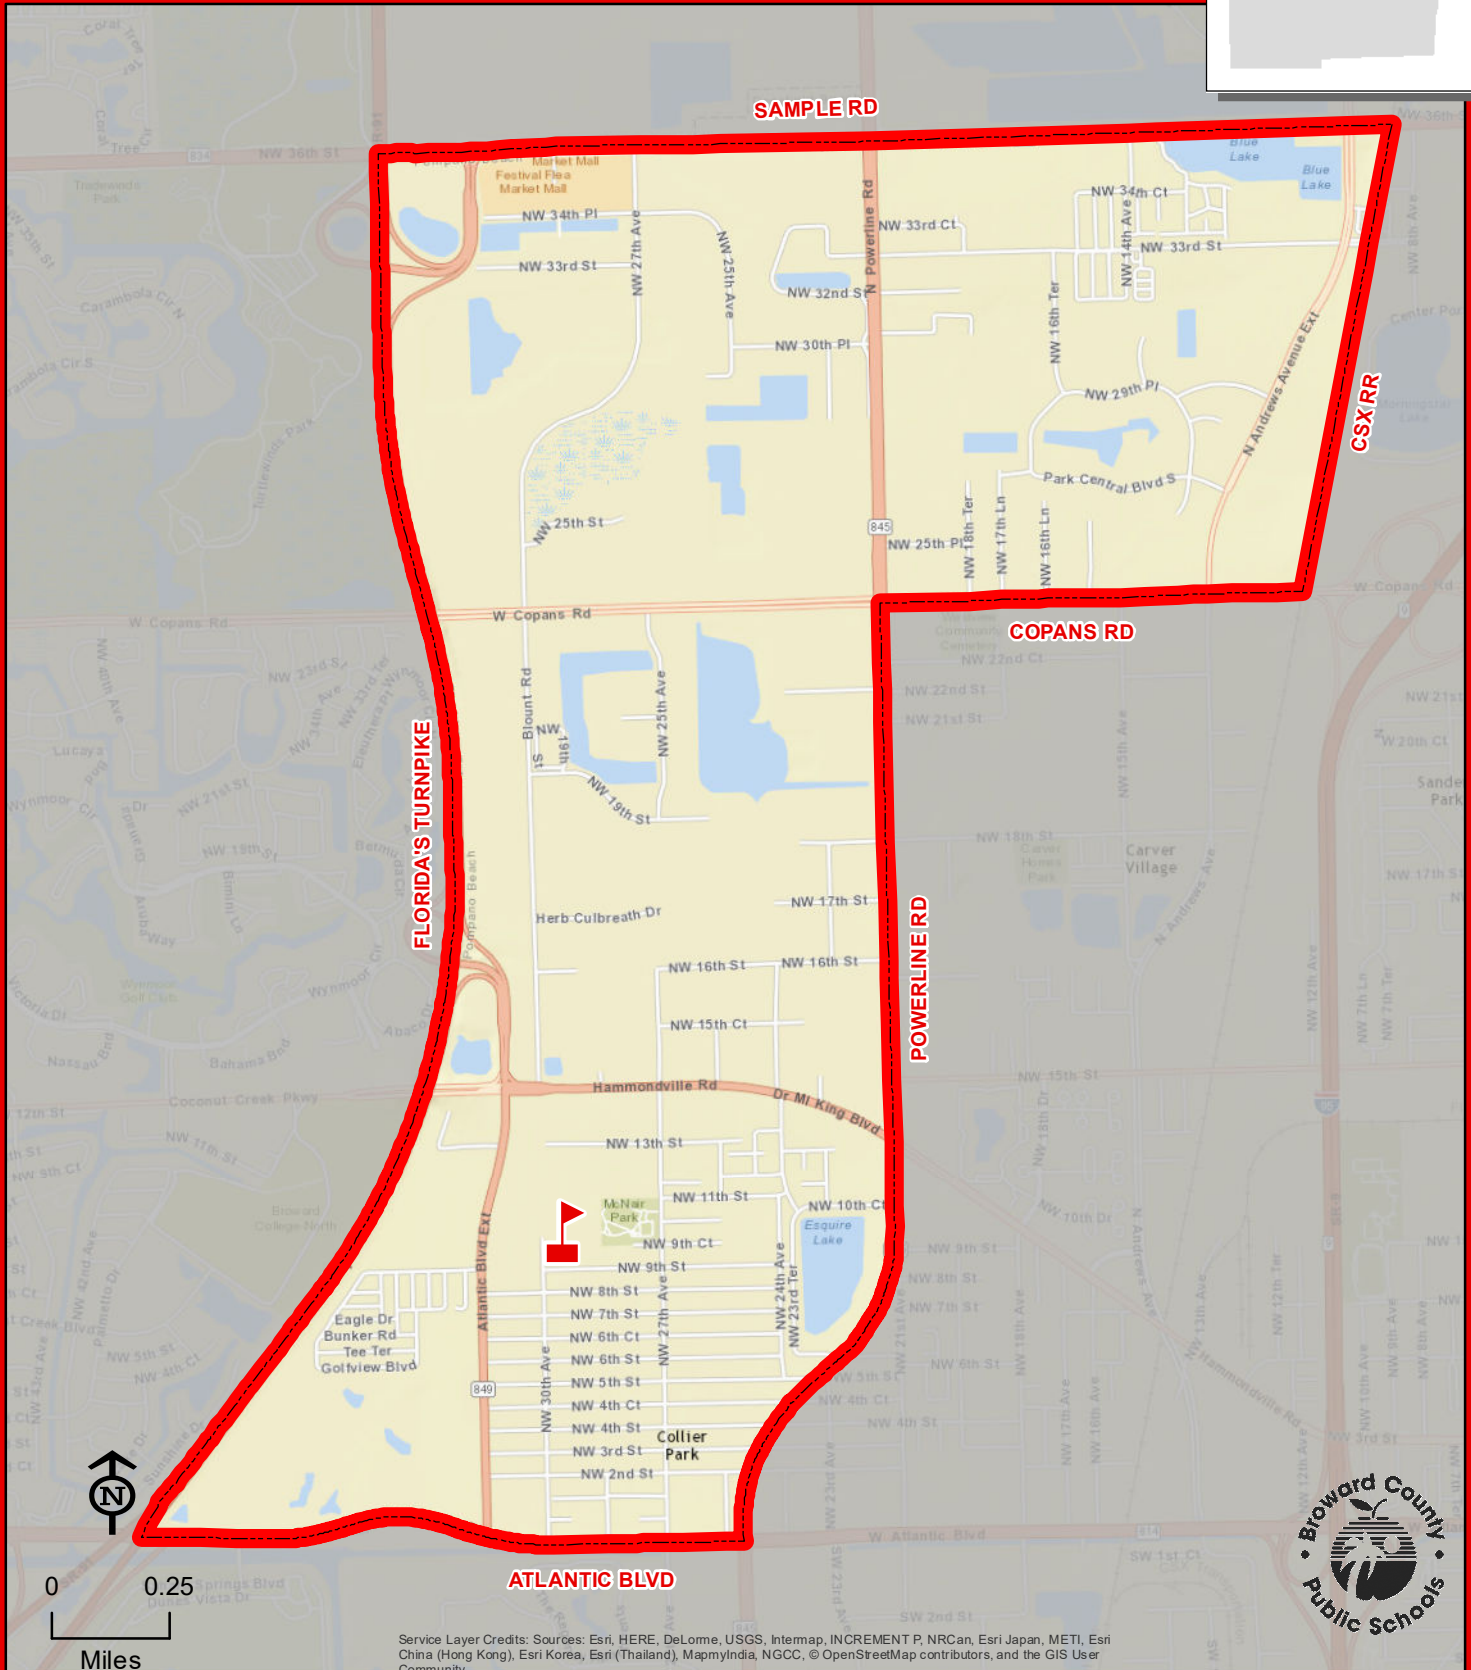

CHARLES DREW ELEMENTARY SCHOOL

1000 NW 31 AVENUE
POMPANO BEACH, FLORIDA 33060
754-322-6250

Magnet School

Service Layer Credits: Sources: Esri, HERE, DeLorme, USGS, Intermap, INCREMENT P, NRCan, Esri Japan, METI, Esri China (Hong Kong), Esri Korea, Esri (Thailand), MapmyIndia, NGCC, © OpenStreetMap contributors, and the GIS User Community

THIS MAP IS FOR CONCEPTUAL PURPOSES ONLY AND SHOULD NOT BE USED FOR LEGAL BOUNDARY DETERMINATIONS